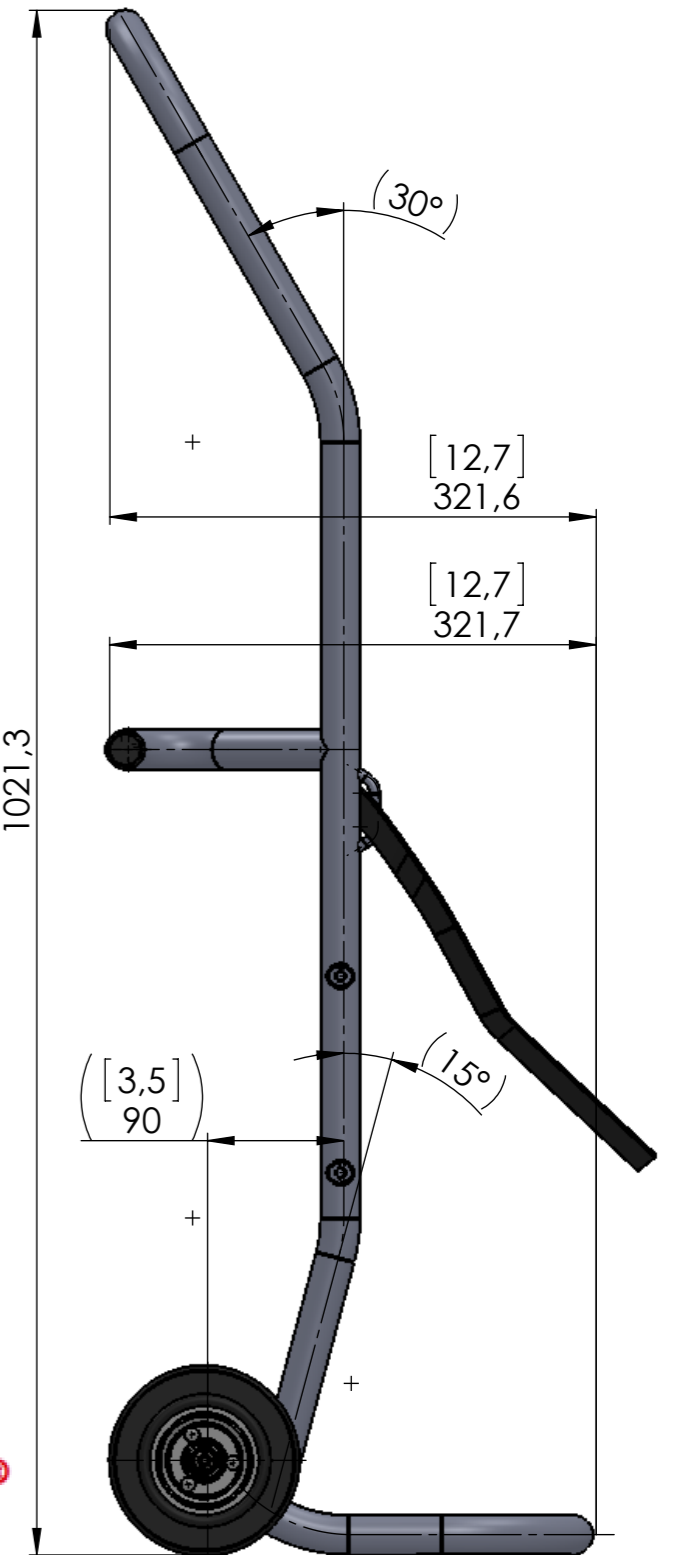

VIEW G

[40,2]
1021,3

CASELINER®

THE INFORMATION CONTAINED IN THIS DRAWING IS THE SOLE PROPERTY OF CASELINER, s.r.o.. ANY REPRODUCTION IN PART OR AS A WHOLE WITHOUT THE WRITTEN PERMISSION OF CASELINER, s.r.o. IS PROHIBITED. **CASELINER s.r.o.**

title - stock size:		dimension standard:	material standard:	part number:	UNLESS OTHERWISE SPECIFIED: DIMENSIONS ARE IN MILLIMETERS TOLERANCES: ISO 2768-1 - m
scale	drawn:	P. Hnatuk	surface finish:		
DO NOT SCALE DRAWING	date:	19.9.2014	weight:	6.21 kg 13.7 lb	old drw.:
	approved by:		projection:		from day:
	date:		location:	D:\Projekty SolidWorks\Caseliner\SW projekty\Bottle Trolley Single - 0020521001\	

CASELINER s.r.o. Nad Jezerem 568 252 42, Vestec Czech Republic	title: 0020521001 - Bottle Trolley Single	dwg number: 0020521001-0	sheet 3 / 3
--	---	------------------------------------	----------------------